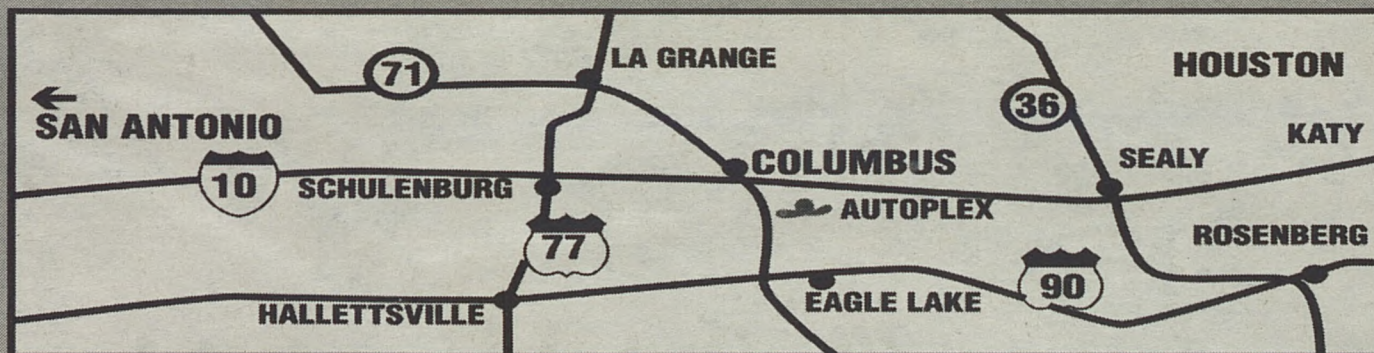

TOMMIE VAUGHN AUTO COUNTRY

COLUMBUS' NEWEST DEALER

Full Service Dealer

**WE DEAL...
OTHERS SHUFFLE!**

We Do Business The Old Fashioned Way.

- **"Straight Talk"**
- **"Straight Answers"**
- **"Straight Deals"**

**I-10 WEST BOUND EXIT #698, U-TURN
I-10 EAST BOUND EXIT #698**

**CALL US FOR A QUICK QUOTE
TOLL FREE 1-800-443-1492**

4860 I-10

**979-732-2353
800-443-1492**

WWW.TOMMIEVAUGHNAUTCOUNTRY.COM